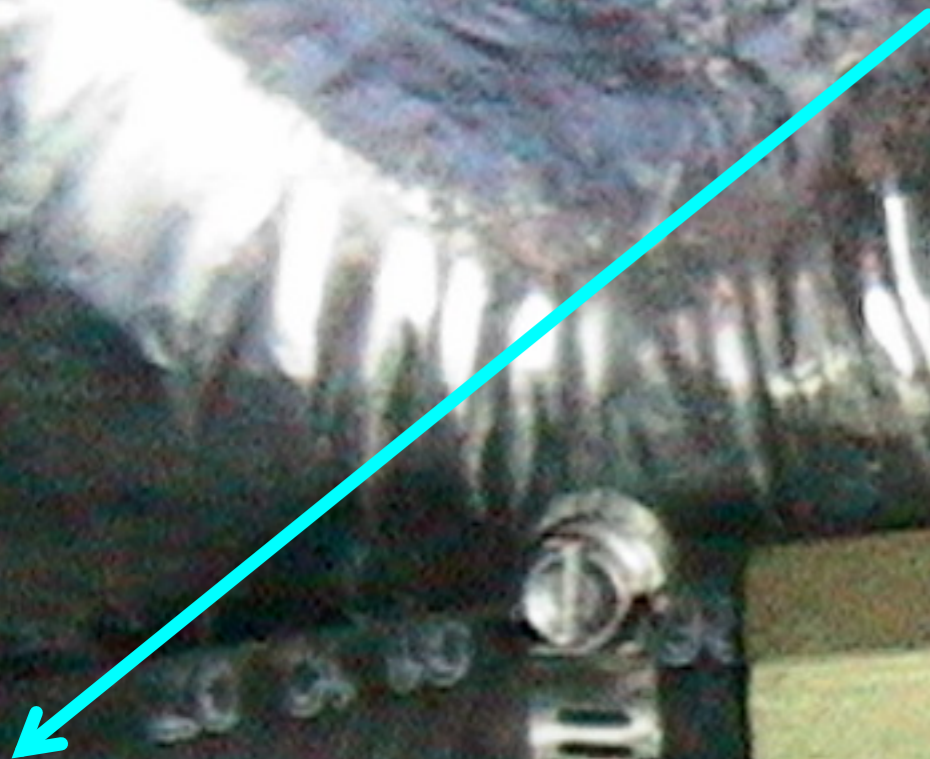

From Walbro

To CP3

From Stock LP

One Way Check Valves

Stock Return

ABG 030 6 2MM

HIGH PRESSURE FUEL AIR