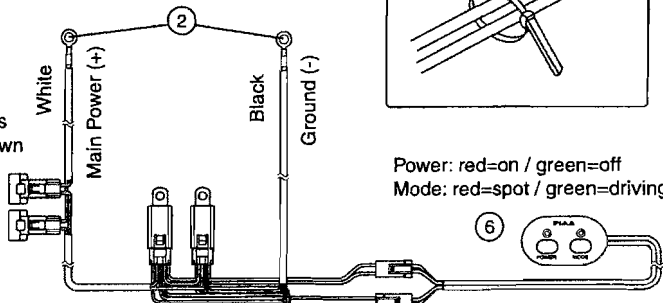

WIRING DIAGRAM

Fasten Fuse Boxes
So Wires Point Down

Power: red=on / green=off
Mode: red=spot / green=driving

Not Supplied By PIAA

+ Switch Power

+ Marker Lamp Power