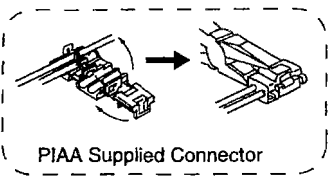

WIRING DIAGRAM

Fasten Fuse Boxes
So Wires Point Down

Power: red=on / green=off
Mode: red=spot / green=driving

Not Supplied By PIAA

+ Switch Power

+ Marker Lamp Power