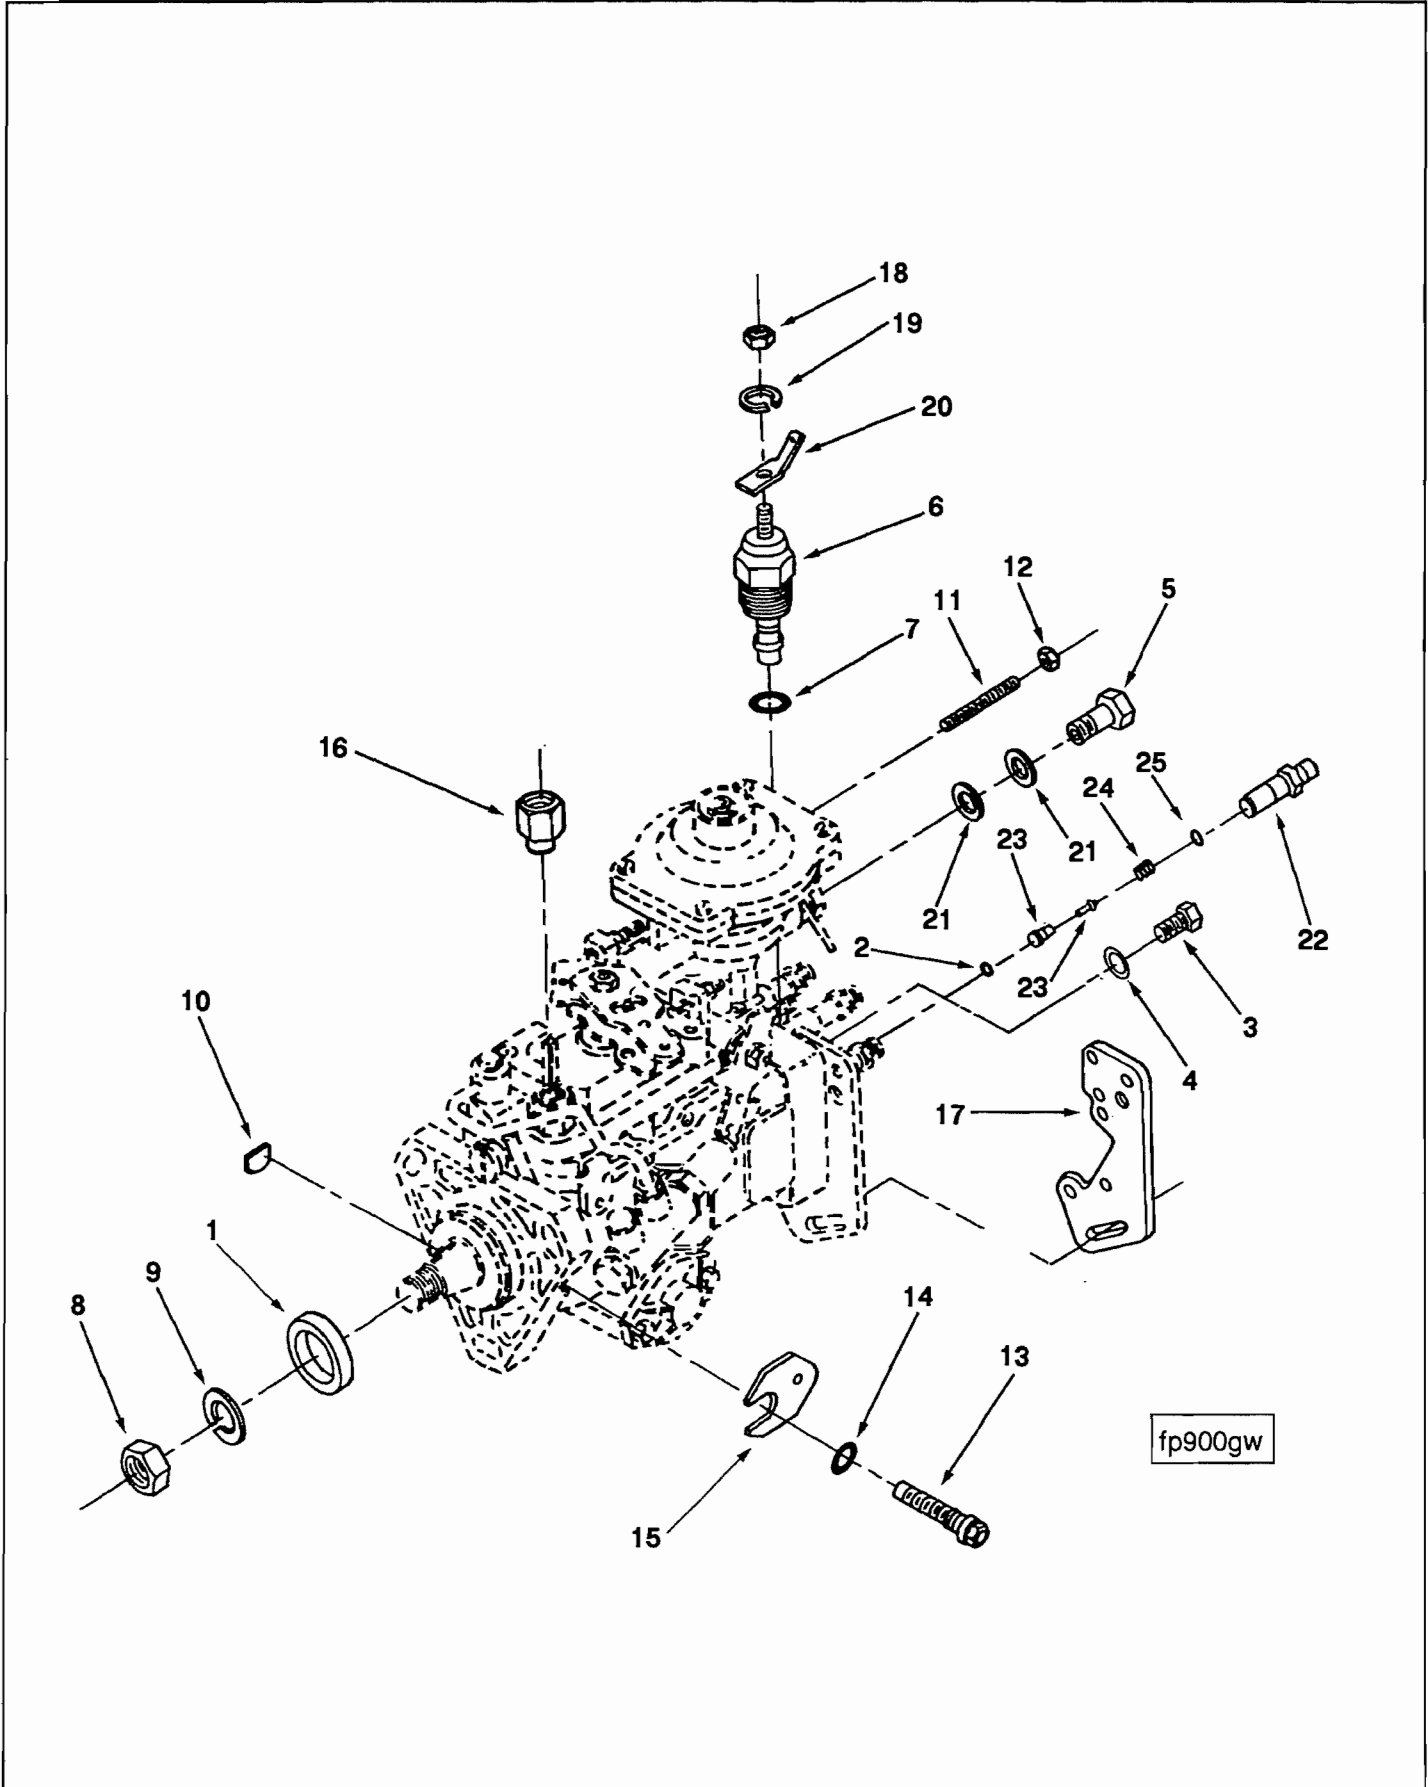

Ref No.	Part Number	Part Name	Req	Remarks
		FUEL PUMP OPTION FP9489		CPL804 Boschs' "VP-14" ('88' EPA/CARB) Fuel Pump for 160 BHP turbocharged B series 6 cylinder engine at 2500 RPM with a peak torque of 400 ft. lbs. at 1700 RPM. Has 12 volt air fuel solenoid and 2.0MM tubing. The pump is also equipped with KSB.
1	3915255	Pump, Fuel Injection	1	
2	3915213	Screw, Socket Set	1	M6 - 1 x 20mm
3	3915103	Nut, Regular Hexagon	1	M6 - 1 Thread

Ref No.	Part Number	Part Name	Req	Remarks
		BOSCH VE PUMP SERVICE PARTS		
1	3903569	Seal, Shaft	1	
2	3903570	Gasket, Delivery Valve	4	
3	3903572	Screw, Vent	1	
4	3903573	Gasket, Vent Screw	1	
5	3905465	Screw, Banjo Connector	1	M8 - 1.50 x 24mm
6	3903575	Kit, Solenoid	1	12V actuate to run
7	3903577	O'Ring	1	
8	3903738	Nut, Regular Hexagon	1	
9	S-609	Washer Lock	1	
10	3902332	Key, Plain Woodruff	1	
11	3904782	Screw, Low Idle Stop	1	
12	3904783	Nut, Idle Screw Hexagon	1	
13	3904784	Screw, Timing Lock	1	
14	3904785	O'Ring, Timing Lock	1	
15	3904786	Plate, Timing Lock	1	
16	3903382	Adapter, Reducing	1	
17	3905697	Bracket	1	For 6 cylinder pump
18	3907480	Nut	1	
19	3907481	Lockwasher	1	
20	3907482	Blade, Terminal	1	
21	3903037	Washer, Plain	2	
	3802047	Kit, Delivery Bypass Valve	1	
2	3903570	Gasket, Delivery Valve	1	
22	3910794	Fitting, Bypass Valve	1	
23	3910795	Valve, Bypass	1	
24	3910796	Spring	1	
25	3910797	Shim	1	