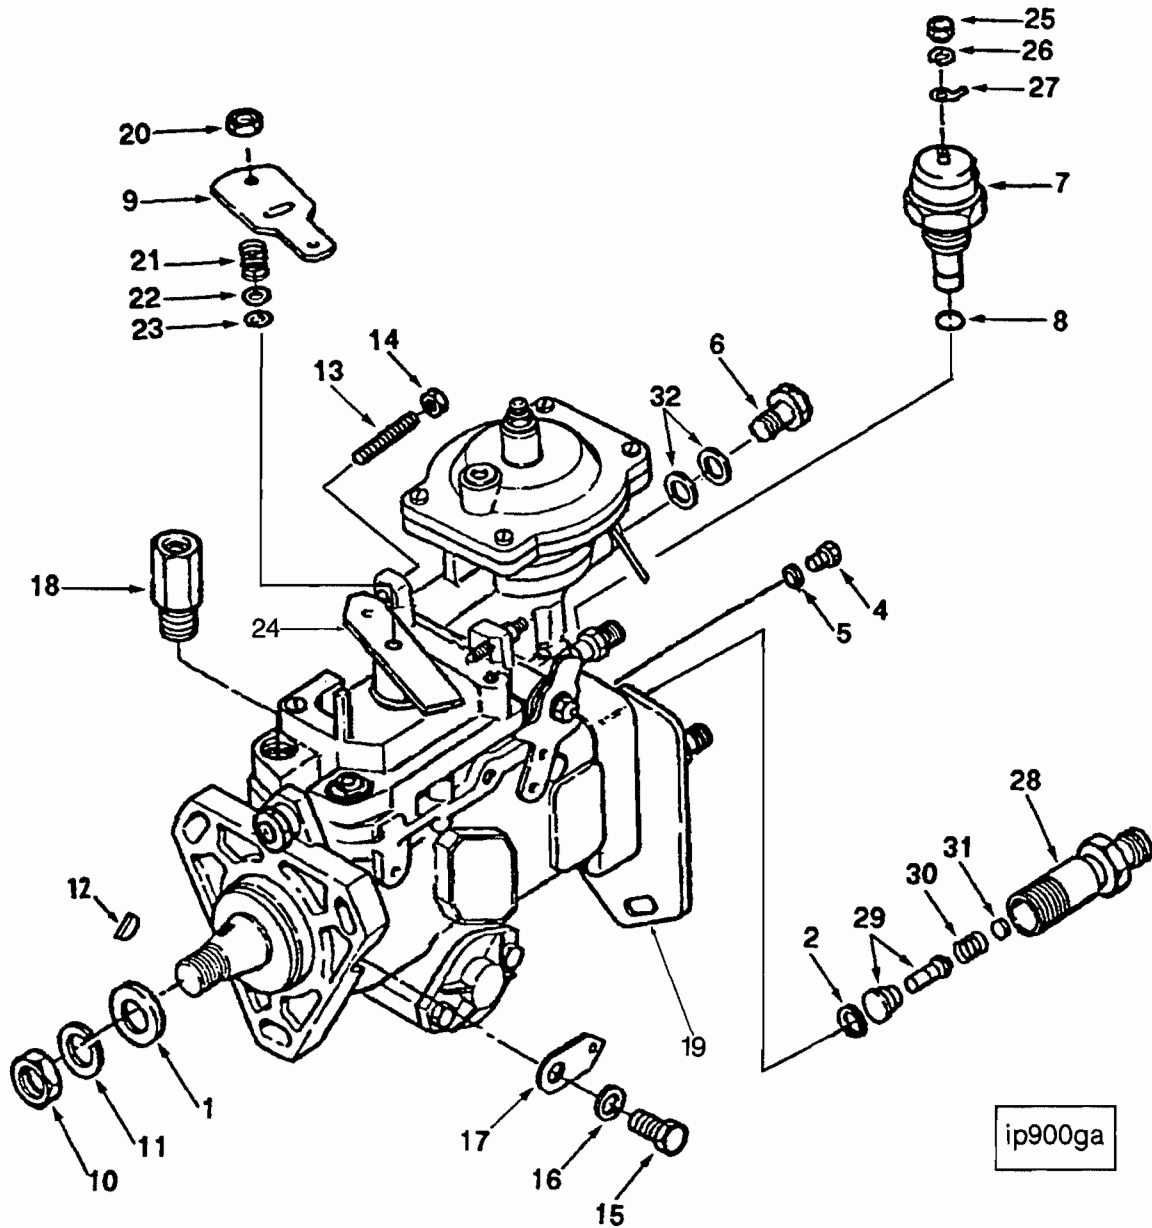

Ref No.	Part Number	Part Name	Req	Remarks
		BOSCH VE PUMP SERVICE PARTS		
1	3903569	Seal, Shaft	1	
2	3903570	Gasket, Delivery Valve	6	
4	3903572	Screw, Vent	1	
5	3903573	Gasket, Vent Screw	1	
6	3905465	Screw, Banjo Connector	1	
7	3903575	Kit, Solenoid	1	12V actuate to run
8	3903577	O'Ring	1	
7	3903576	Kit, Solenoid	1	24V actuate to run
8	3903577	O'Ring	1	
7	3905130	Kit, Solenoid	1	12V actuate to stop
8	3903577	O'Ring	1	
7	3905131	Kit, Solenoid	1	24V actuate to stop
8	3903577	O'Ring	1	
9	3908765	Lever, Control	1	
10	3903738	Nut, Regular Hexagon	1	
11	S-609	Washer Lock	1	
12	3902332	Key, Plain Woodruff	1	
13	3904782	Screw, Low Idle Stop	1	
14	3904783	Nut, Idle Screw Hexagon	1	
15	3904784	Screw, Timing Lock	1	
16	3904785	O'Ring, Timing Lock	1	
17	3904786	Plate, Timing Lock	1	
18	3903382	Adapter, Reducing	1	
19	3905697	Bracket	1	For 6 cylinder pump
20	3907475	Nut	1	
21	3907476	Spring	1	
22	3907477	Shim	1	
23	3907478	Lockwasher	1	
24	3907479	Lever, Splined	1	
25	3907480	Nut	1	
26	3907481	Lockwasher	1	
27	3907482	Blade, Terminal	1	
32	3903037	Washer, Plain	2	
	3802047	Kit, Delivery Bypass Valve	1	
2	3903570	Gasket, Delivery Valve	1	
28	3910794	Fitting, Bypass Valve	1	
29	3910795	Valve, Bypass	1	
30	3910796	Spring	1	
31	3910797	Shim	1