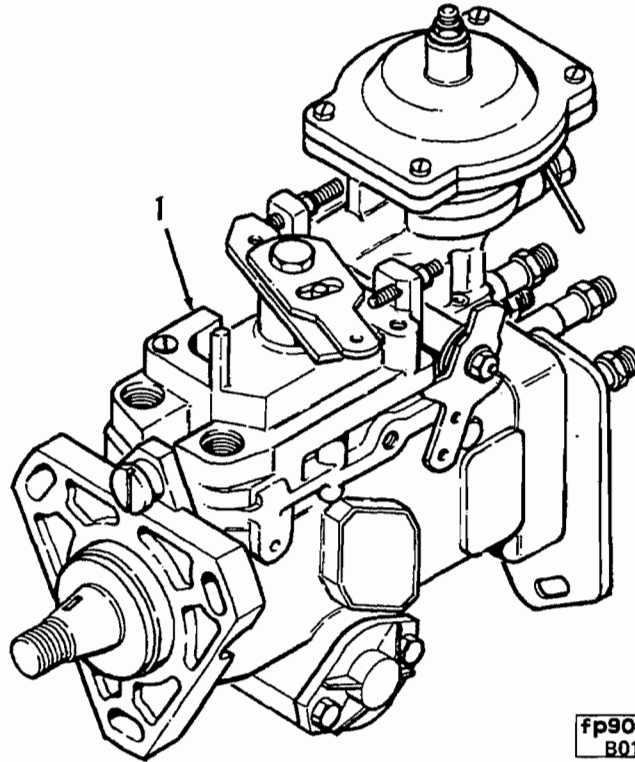

Ref No.	Part Number	Part Name	Req	Remarks
		FUEL PUMP OPTION FP9489		CPL804 Boschs' "VP-14" ('88' EPA/CARB) Fuel Pump for 160 BHP turbocharged B series 6 cylinder engine at 2500 RPM with a peak torque of 400 ft. lbs. at 1700 RPM. Has 12 volt air fuel solenoid and 2.0MM tubing. The pump is also equipped with KSB.
1	3915255	Pump, Fuel Injection	1	
2	3915213	Screw, Socket Set	1	M6 - 1 x 20mm
3	3915103	Nut, Regular Hexagon	1	M6 - 1 Thread

Ref No.	Part Number	Part Name	Req	Remarks
		BOSCH VE PUMP SERVICE PARTS		
1	3903569	Seal, Shaft	1	
2	3903570	Gasket, Delivery Valve	4	
3	3903572	Screw, Vent	1	
4	3903573	Gasket, Vent Screw	1	
5	3905465	Screw, Banjo Connector	1	M8 - 1.50 x 24mm
6	3903575	Kit, Solenoid	1	12V actuate to run
7	3903577	O'Ring	1	
8	3903738	Nut, Regular Hexagon	1	
9	S-609	Washer Lock	1	
10	3902332	Key, Plain Woodruff	1	
11	3904782	Screw, Low Idle Stop	1	
12	3904783	Nut, Idle Screw Hexagon	1	
13	3904784	Screw, Timing Lock	1	
14	3904785	O'Ring, Timing Lock	1	
15	3904786	Plate, Timing Lock	1	
16	3903382	Adapter, Reducing	1	
17	3905697	Bracket	1	For 6 cylinder pump
18	3907480	Nut	1	
19	3907481	Lockwasher	1	
20	3907482	Blade, Terminal	1	
21	3903037	Washer, Plain	2	
	3802047	Kit, Delivery Bypass Valve	1	
2	3903570	Gasket, Delivery Valve	1	
22	3910794	Fitting, Bypass Valve	1	
23	3910795	Valve, Bypass	1	
24	3910796	Spring	1	
25	3910797	Shim	1	